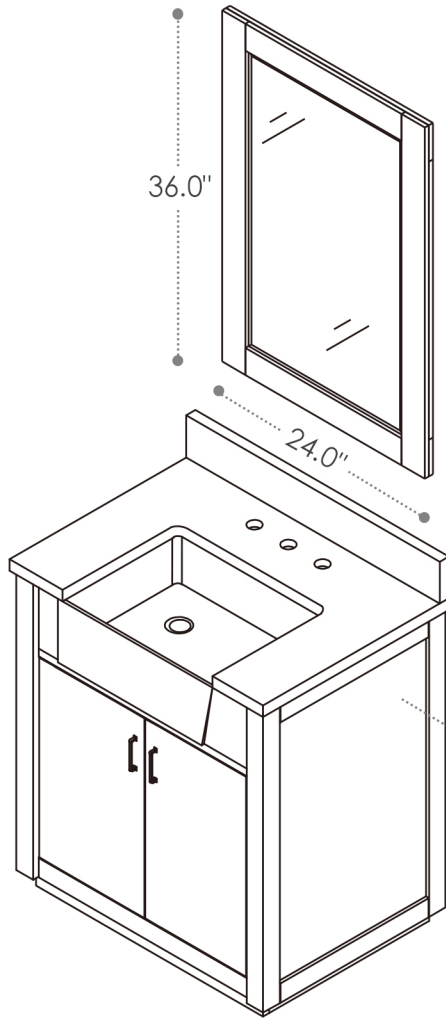

## Novago

30"W x 21"D  
Bathroom Vanity

30"W×21"D×34"H inches

## INSTALLATION SPECIFICATION

Item#	550030		
Color	Weathered Pine		
Overall Dimension	30 in W x 21 in D x 34 in H		
Vanity Material	Solid wood and long-lasting plywood		
Hardware Finish	Zinc Alloy Matte Black		
Countertop Material	Composite Stone - Carrara White		
Number of Drawers	No		
Number of Door	2 soft-closing doors	Shape	Rectangular
Top Thickness	0.8 inch	Installation Type	Freestanding
Assembly Required	No	Backsplash Height	4 inch
Faucet Hole Spacing(in.)	8 in. widespread	Sink	Single Undermount Sink

All measurements are approximate. Measurements may vary +/-1/2".  
Does not include faucet, drain assembly, P-trap